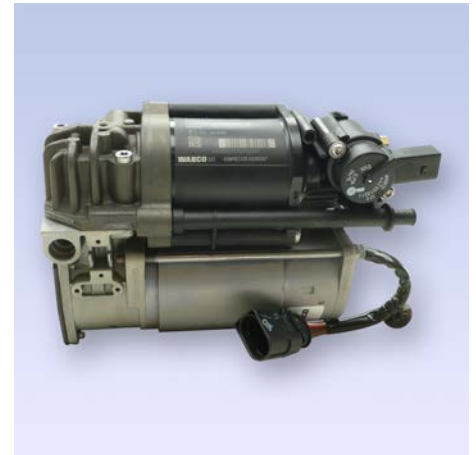

TWO NEW CAR COMPRESSORS FOR AUDI A8 AND CITROEN JUMPY II

Two new WABCO compressor variants for the air suspension of Audi A8 and Citroen Jumpy II have been designed especially for the Independent Aftermarket (IAM) in order to sustain the market success of these products.

Both of the new variants are technically comparable to existing compressors of Original Equipment Suppliers (OES), the only difference being the integration of WABCO branding - to ensure IAM customers remain independent - and the bracket that stays in the vehicle.

The compressor is the heart and main component of an Air Supply Unit (ASU). Generally, original equipment suppliers offer the complete Air Supply Unit as a replacement in the event of a repair. WABCO provides a repair solution to its customers: the compressor can be replaced separately without replacing the complete Air Supply Unit.

Car compressor for Audi A8

WABCO HAS BEEN A RECOGNISED OE SUPPLIER OF CAR COMPRESSORS FOR OVER 30 YEARS

- Global market leader in air suspension compressors
- Used by virtually all major OEMs
- Over 3.75 million units installed
- Top quality, reliable and genuine products
- Wide range of variants

PRODUCT NUMBERS AND VEHICLE APPLICATIONS

▪ Vehicle application:	Audi A8	Citroen Jumpy II
▪ WABCO OE product number:	415 403 417 0	415 103 414 0
▪ WABCO IAM product number:	415 403 957 2	415 403 955 2

WABCO COMPRESSORS FOR THE INDEPENDENT AFTERMARKET

Please find below an overview of the complete current range of WABCO car air suspension compressors for the Independent Aftermarket:

Vehicle manufacturer	Model type	Model year	OE product number	WABCO OE product number	WABCO IAM product number
Audi	Q7	2005	4L0 698 007 A, ...B, ...C	415 403 123 0	415 403 305 0
			7L0 698 853 A		
			7L8 616 006 A, ...C		
			7L8 616 007 A, ...C, ...E, ...F		
	A8 D3 4E 6/8 cylinder (petrol engine)	2002-2010	4E0 616 005 D, ...F, ...H 4E0 616 007 B, ...D	415 403 116 0	415 403 308 0
A8 D3 4E 10/12 cylinder (diesel engine)	2002-2011	4E0 616 005 E, ...G 4E0 616 007 A, ...C, ...E	415 403 120 0	415 403 309 0	
A8		2010-	4H0 616 005 C	415 403 417 0	415 403 957 2