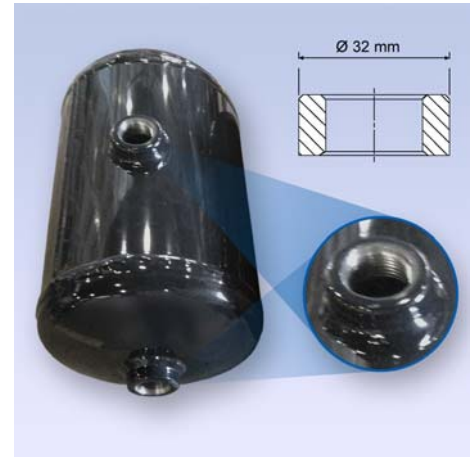

For reasons related to the harmonisation of production at WABCO's supplier, the outside diameter of the threaded ring for 30 air reservoirs will be changed from  $\varnothing 35$  mm to  $\varnothing 32$  mm.

WABCO air reservoir with new threaded ring (outside  $\varnothing 32$  mm)

### IMPORTANT TO KNOW

- The change does not affect the functionality of air reservoir
- Inner threads M 22x1.5 mm are not changed
- The outside dimensions of threaded rings are not stated in WABCO drawings
- Declaration of conformity acc. EN 286-2 is available at our product catalogue [INFORM](http://inform.wabco-auto.com) (inform.wabco-auto.com) by entering the product number in the search field "Product Number" and clicking the radio button "Publication".
- The change will be implemented at the production line in August 2013

Product number	Volume (litres)	Diameter (mm)	Material
950 060 003 0	60	310	Steel
950 060 004 0	60	396	Steel
950 060 009 0	60	300	Steel
950 080 002 0	80	396	Steel
950 080 903 0	80	396	Aluminium
950 100 002 0	100	396	Steel
950 105 001 0	5	154	Steel
950 110 002 0	10	154	Steel
950 410 004 0	10	206	Steel
950 410 902 0	10	206	Steel
950 415 005 0	15	206	Steel
950 420 003 0	20	206	Steel