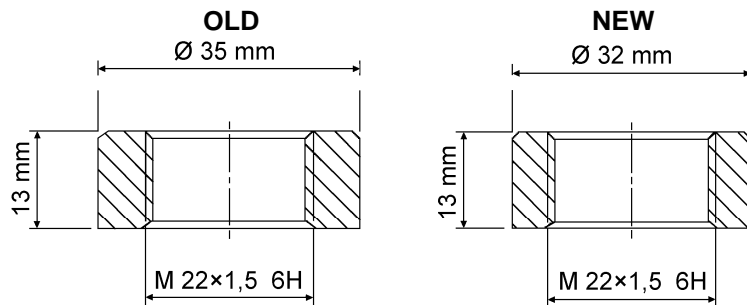

For reasons related to the harmonisation of production at WABCO's supplier, the outside diameter of the threaded ring for 30 air reservoirs will be changed from  $\varnothing 35$  mm to  $\varnothing 32$  mm.

### IMPORTANT TO KNOW

- The change does not affect the functionality of air reservoir
- Inner threads M 22x1.5 mm are not changed
- The outside dimensions of threaded rings are not stated in WABCO drawings
- Declaration of conformity acc. EN 286-2 is available at our product catalogue [INFORM](http://inform.wabco-auto.com) (inform.wabco-auto.com) by entering the product number in the search field "Product Number" and clicking the radio button "Publication".
- The change will be implemented at the production line in August 2013

Product number	Volume (litres)	Diameter (mm)	Material
950 060 003 0	60	310	Steel
950 060 004 0	60	396	Steel
950 060 009 0	60	300	Steel
950 080 002 0	80	396	Steel
950 080 903 0	80	396	Aluminium
950 100 002 0	100	396	Steel
950 105 001 0	5	154	Steel
950 110 002 0	10	154	Steel
950 410 004 0	10	206	Steel
950 410 902 0	10	206	Steel
950 415 005 0	15	206	Steel
950 420 003 0	20	206	Steel

Product number	Volume (litres)	Diameter (mm)	Material
950 520 003 0	20	246	Steel
950 525 001 0	25	246	Steel
950 530 002 0	30	246	Steel
950 530 903 0	30	246	Aluminium
950 540 001 0	40	246	Steel
950 620 005 0	20	246	Steel
950 630 005 0	30	246	Steel
950 720 005 0	20	276	Steel
950 730 006 0	30	276	Steel
950 730 007 0	30	276	Steel
950 740 002 0	40	276	Steel
950 740 904 0	40	276	Aluminium
950 740 906 0	40	310	Steel
950 760 002 0	60	276	Steel
950 845 001 0	45	300	Steel
950 860 004 0	60	300	Steel
950 960 002 0	60	310	Aluminium
951 002 158 0	4	154	Steel