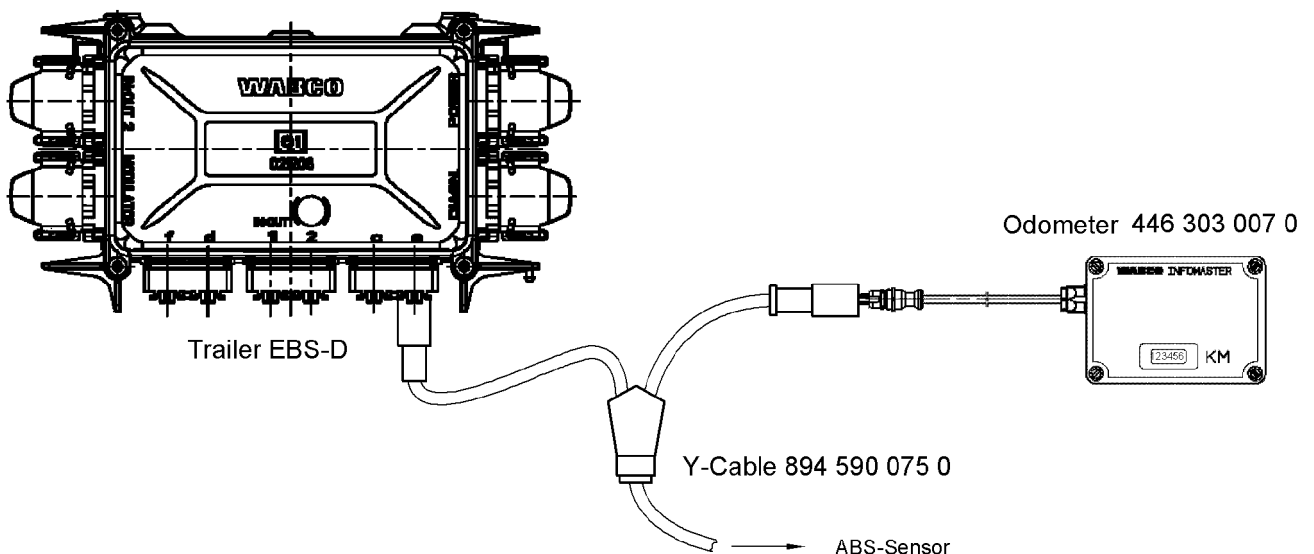

Odometer as Set 446 303 920 2 also for Trailer EBS D

The odometer known from VCS, VCS II and VARIO C can also be employed for trailer EBS modulators of the new generation now.

The odometer was technically released for the trailer EBS-D (480 102 010 0 / 014 0 and 015 0 from KW 44/02). All tests were concluded with positive result.

Function description:

The mileage covered is determined independently from the towing vehicle's power supply through own voltage supply (lithium battery, operating life approx. 10 years) and is indicated on a display. The kilometer reading is easily retrievable outside on the vehicle even when it is decoupled.

The tire size 385/65 R 22.5 is factory-set at a pole wheel having 100 teeth. Using the set's product number 446 303 920 2, INFORM (www-wabco-auto.com) will furnish you with adjustment instructions for other tire sizes and magnet wheels.