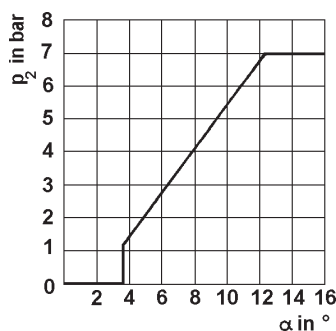

Charakteristik / Characteristic: