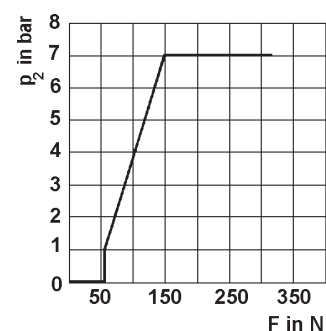

Charakteristik / Characteristic: